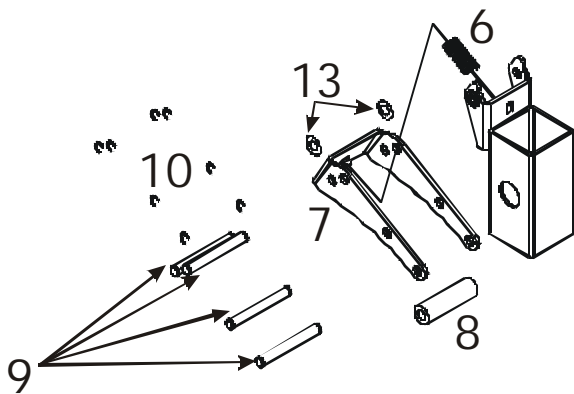

STRENGTH 9000 SERIES TRAINING EQUIPMENT

ST05 Abdominal

STRENGTH 9000 SERIES TRAINING EQUIPMENT

ST05 Abdominal

STRENGTH 9000 SERIES TRAINING EQUIPMENT

ST05 Seat Post Assembly - S/N 64963-Above

The 13 notch front/back striker plate is grey. The 14 notch front/back striker plate is black and was implemented first quarter 2001. Notched striker plate to be installed on seat post such that it is on the same side as the lever handle.

NOTE: The Seat Guide is welded to the frame. Shown separately for illustration purposes only.

BILL OF MATERIALS			
Item No.	Qty.	Part Number	Description
1	1	ST05-S0011-0000	Seat post assembly
2	1	0K50-P0547-0000	Front striker plate (14 notch)
3	1	0K50-P0548-0000	Back striker plate
4	4	0017-00101-1655	5/16" x 24 flat bolt
6	1	0017-00009-1079	Spring
7	1	0K50-P0550-0000	Lever release
8	1	0017-00042-1089	Rubber grip
9	4	0K50-P0551-0000	Grooved pin
10	8	0017-00100-0190	Retaining clips
11	1	0017-00042-0944	1-1/2" x 1-1/2" End cap
12	1	M051-00363-A000	Number strip
13	2	0017-00104-0373	Nylon washer